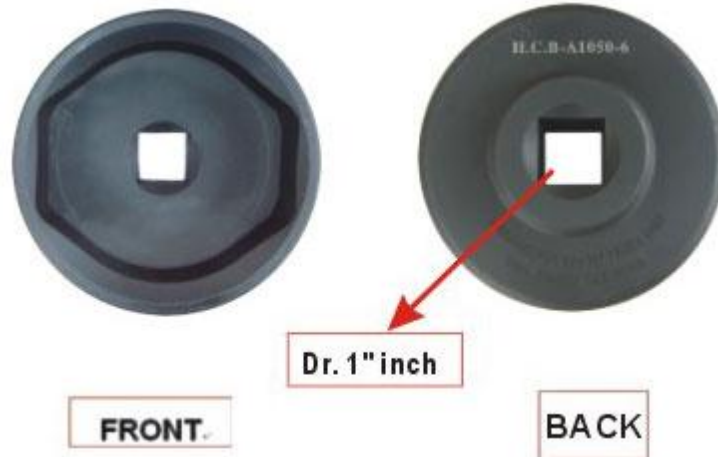

H.C.B-A1050-6

BPW TRAILER REAR WHEEL SOCKET (12 TONS) (Dr. 1", OVAL, 111mm)

- Size: Dr. 1", OVAL, 111 mm
- Application: BPW 12 Tons trailer